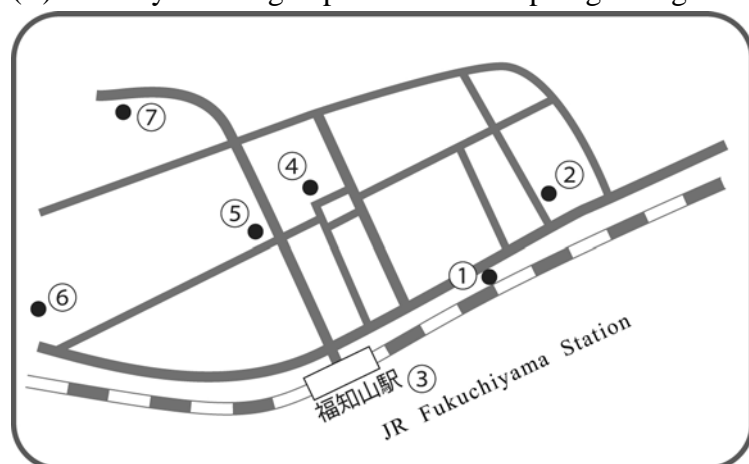

•Yakuno Azukikan	2199 Yakunocho Hirano (Yakunocho ekimae)	38-1166
•Yakuno Begonia Garden	232-54 Yakunocho Hirano (Yakunocho ekimae)	38-9227
•YakunoTree and Japanese Lacquer Museum	2199 Yakunocho Hirano (Yakunocho ekimae)	38-9226
•Yakunocho Fossil/ Kyoudoshiryoukan	2150 Yakunocho Hirano (Yakunocho ekimae)	24-7065 (Continuing Education Section)
•Kodomora Taiken Noen	179 Yakunocho Hirano (Yakunocho ekimae)	38-1377
Friendship Home Welfare Center Care Center	1030 Yakunocho Hirano (Yakunocho ekima e)	38-9000
Miwacho Folk Museum	515 Miwacho Senzoku (Senzoku)	24-7065 (Continuing Education Section)
Japan Ogre Exchange Museum/ Ogre Culture Research Center	909 Oecho Bussyouji (Bussyouji)	56-1996
Oe Mountain Shuten Doji-no Sato	Oecho Bussyouji (Bussyouji)	56-0095
Chouanji Park Ikoi-no-ie	578 Okunobe (Okunobe)	22-4659

(4) Gabay sa mga pasilidad sa paligid ng Istasyon ng Fukuchiyama

- 1)Fukuchiyama City Hall, Main Municipal Library, Civic Hall/Main Public Hall, Youth Labor Home
- 2)General Welfare Hall
- 3)Tourist Information Center
- 4)Fukuchiyama City Central Health Center, Fukuchiyama City Emergency Clinic on Sundays and Holidays
- 5)Fukuchiyama Fire Station
- 6)Fukuchiyama City Hospital
- 7)Public Gymnasium